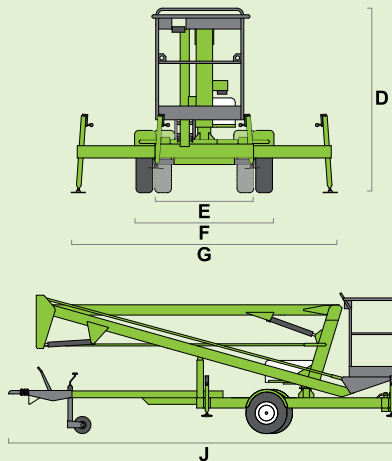

niftylift

120

(A) 12.33m
40ft 6in

(B) 10.33m
34ft

(C) 5m
16ft 6in

200kg
440lbs

1.1m x 0.65m
3ft 7in x 2ft 2in

(D) 1.9m
6ft 3in

(E) 1.1m
3ft 7in

(F) 1.5m
4ft 11in

(G) 2.7m
8ft 10in

(J) 5.75m
18ft 10in

1195kg
2630lbs

niftylift

Chalkdell Drive, Shenley Wood,
Milton Keynes, MK5 6GF
England, United Kingdom
+44 (0)1908 223456
sales@niftylift.com
www.niftylift.com