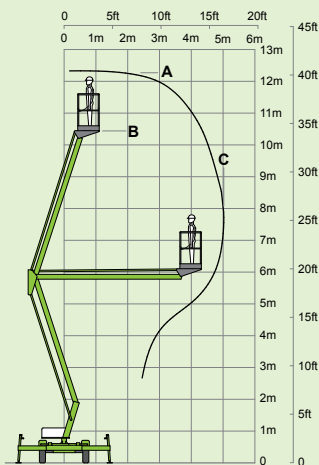

niftylift

120

(A) 12.33m
40ft 6in

(B) 10.33m
34ft

(C) 5m
16ft 6in

200kg
440lbs

1.1m x 0.65m
3ft 7in x 2ft 2in

(D) 1.9m
6ft 3in

(E) 1.1m
3ft 7in

(F) 1.5m
4ft 11in

(G) 2.7m
8ft 10in

(J) 5.75m
18ft 10in

1195kg
2630lbs

niftylift

Chalkdell Drive, Shenley Wood,
Milton Keynes, MK5 6GF
England, United Kingdom
+44 (0)1908 223456
sales@niftylift.com
www.niftylift.com